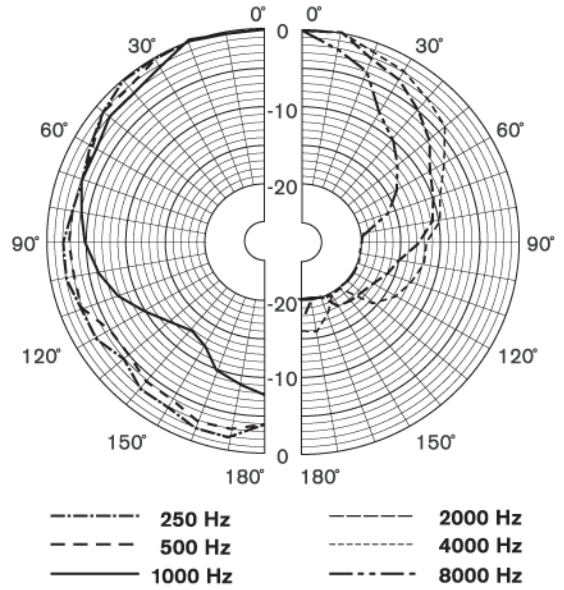

leading to higher customer satisfaction, longer operating life, and much less chance of failure or performance deterioration.

Safety

acc. to EN 60065

Installation/Configuration Notes

The column loudspeakers can be wall mounted using the supplied swivel bracket, allowing accurate positioning. A convenient, easy-to-use, four-pole push-in terminal block is present on the rear panel for on-site wiring. This terminal block has provision for power tapping on the 100 V, matching transformer in the cabinet. It allows selection of nominal full-power, half-power or quarter-power radiation (in 3 dB steps).

Dimensions in mm

Circuit diagram

Frequency response

Polar diagram horizontal (measured with pink noise)

Polar diagram vertical (measured with pink noise)

Parts Included

Quantity	Component
1	LA1-UW24-x Column Loudspeaker
1	Swivel wall mounting bracket

Technical Specifications

Electrical*

Maximum power	36 W
Rated power	24 / 12 / 6 W
Sound pressure level at 24 W / 1 W (1 kHz, 1 m)	110 dB / 96 dB (SPL)
Effective frequency range (-10 dB)	165 Hz to 16 kHz
Opening angle horizontal	1 kHz / 4 kHz (-6 dB) 190° / 88°
vertical	30° / 8°
Rated input voltage	100 V
Rated impedance	417 ohm
Connector	4-pole push-in terminal block

* Technical performance data acc. to IEC 60268-5

Mechanical

Dimensions (H x W x D)	841x 151 x 129 mm (33.1 x 5.9 x 5.1 in)
Weight	5.5 kg (12.1 lb)
Color cabinet / cloth (D)	Black (D) or white (L) Matches RAL 9004 / RAL 9004
cabinet / cloth (L)	Matches RAL 9010 / RAL 7044