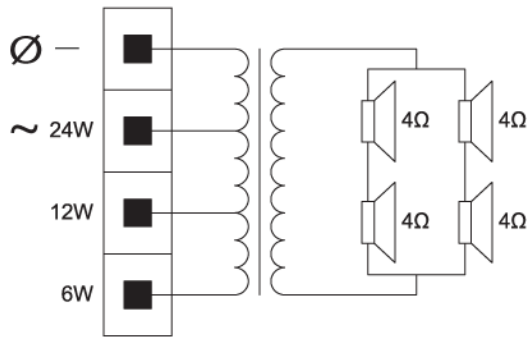

leading to higher customer satisfaction, longer operating life, and much less chance of failure or performance deterioration.

Safety

acc. to EN 60065

Installation/Configuration Notes

The column loudspeakers can be wall mounted using the supplied swivel bracket, allowing accurate positioning. A convenient, easy-to-use, four-pole push-in terminal block is present on the rear panel for on-site wiring. This terminal block has provision for power tapping on the 100 V, matching transformer in the cabinet. It allows selection of nominal full-power, half-power or quarter-power radiation (in 3 dB steps).

Dimensions in mm

Circuit diagram

Frequency response

Polar diagram horizontal (measured with pink noise)

Polar diagram vertical (measured with pink noise)

Parts Included

Quantity	Component
1	LA1-UW24-x Column Loudspeaker
1	Swivel wall mounting bracket

* Technical performance data acc. to IEC 60268-5

Mechanical

Dimensions (H x W x D)	841x 151 x 129 mm (33.1 x 5.9 x 5.1 in)
Weight	5.5 kg (12.1 lb)
Color cabinet / cloth (D)	Black (D) or white (L) Matches RAL 9004 / RAL 9004
cabinet / cloth (L)	Matches RAL 9010 / RAL 7044