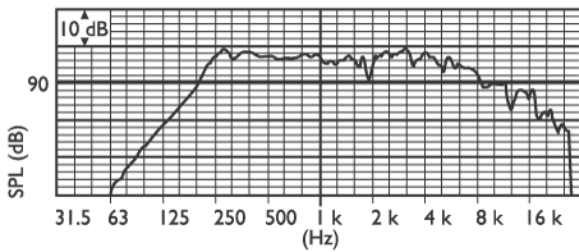

Dimensions in mm

Circuit diagram

Frequency response

Polar diagram horizontal (measured with pink noise)

Polar diagram vertical (measured with pink noise)

Parts Included

Quantity	Component
1	LA1-UW24-x Column Loudspeaker
1	Swivel wall mounting bracket

Technical Specifications

Electrical*

Maximum power	36 W
Rated power	24 / 12 / 6 W
Sound pressure level at 24 W / 1 W (1 kHz, 1 m)	110 dB / 96 dB (SPL)
Effective frequency range (-10 dB)	165 Hz to 16 kHz
Opening angle horizontal	1 kHz / 4 kHz (-6 dB) 190° / 88°
vertical	30° / 8°
Rated input voltage	100 V
Rated impedance	417 ohm
Connector	4-pole push-in terminal block