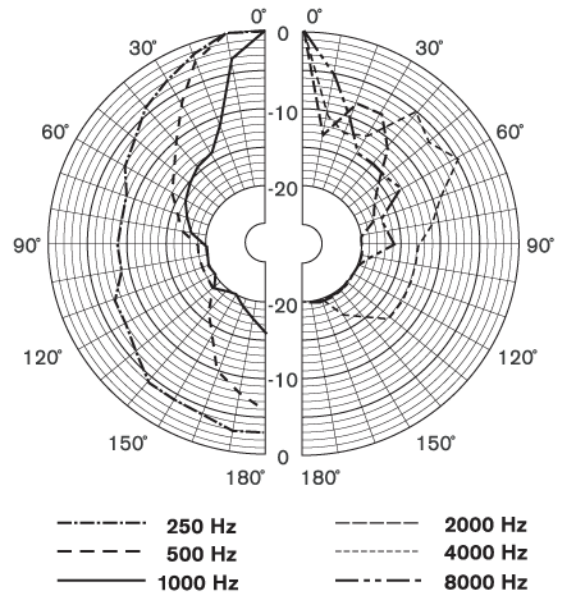

Dimensions in mm

Circuit diagram

Frequency response

Polar diagram horizontal (measured with pink noise)

Polar diagram vertical (measured with pink noise)

Parts Included

Quantity	Component
1	LA1-UW24-x Column Loudspeaker
1	Swivel wall mounting bracket

Technical Specifications

Electrical*

Maximum power	36 W
Rated power	24 / 12 / 6 W
Sound pressure level at 24 W / 1 W (1 kHz, 1 m)	110 dB / 96 dB (SPL)
Effective frequency range (-10 dB)	165 Hz to 16 kHz
Opening angle horizontal	1 kHz / 4 kHz (-6 dB) 190° / 88°
vertical	30° / 8°
Rated input voltage	100 V
Rated impedance	417 ohm
Connector	4-pole push-in terminal block

* Technical performance data acc. to IEC 60268-5

Mechanical

Dimensions (H x W x D)	841x 151 x 129 mm (33.1 x 5.9 x 5.1 in)
Weight	5.5 kg (12.1 lb)
Color cabinet / cloth (D)	Black (D) or white (L) Matches RAL 9004 / RAL 9004
cabinet / cloth (L)	Matches RAL 9010 / RAL 7044