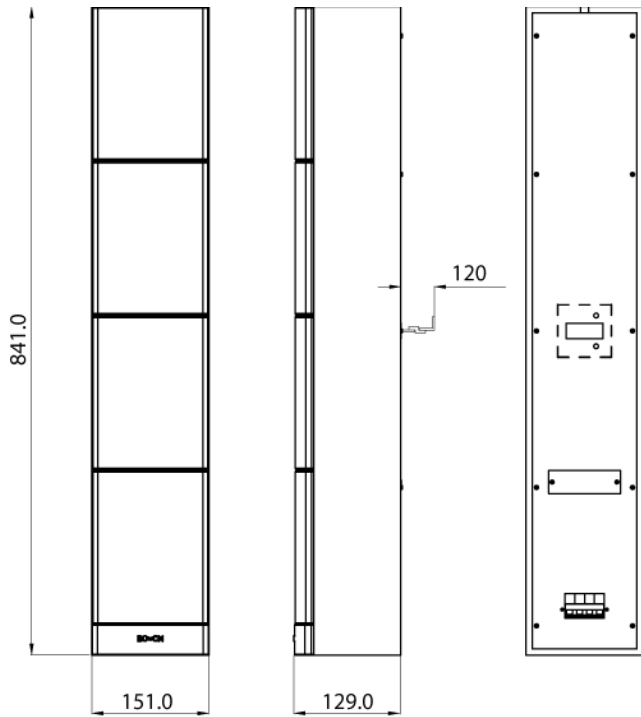

leading to higher customer satisfaction, longer operating life, and much less chance of failure or performance deterioration.

Safety

acc. to EN 60065

Installation/Configuration Notes

The column loudspeakers can be wall mounted using the supplied swivel bracket, allowing accurate positioning. A convenient, easy-to-use, four-pole push-in terminal block is present on the rear panel for on-site wiring. This terminal block has provision for power tapping on the 100 V, matching transformer in the cabinet. It allows selection of nominal full-power, half-power or quarter-power radiation (in 3 dB steps).

Dimensions in mm

Circuit diagram

Frequency response

Polar diagram horizontal (measured with pink noise)

Polar diagram vertical (measured with pink noise)

Parts Included

Quantity	Component
1	LA1-UW24-x Column Loudspeaker
1	Swivel wall mounting bracket

Technical Specifications

Electrical*

Maximum power	36 W
Rated power	24 / 12 / 6 W
Sound pressure level at 24 W / 1 W (1 kHz, 1 m)	110 dB / 96 dB (SPL)
Effective frequency range (-10 dB)	165 Hz to 16 kHz
Opening angle horizontal	1 kHz / 4 kHz (-6 dB) 190° / 88°
vertical	30° / 8°
Rated input voltage	100 V
Rated impedance	417 ohm
Connector	4-pole push-in terminal block

* Technical performance data acc. to IEC 60268-5

Mechanical

Dimensions (H x W x D)	841x 151 x 129 mm (33.1 x 5.9 x 5.1 in)
Weight	5.5 kg (12.1 lb)
Color cabinet / cloth (D)	Black (D) or white (L) Matches RAL 9004 / RAL 9004
cabinet / cloth (L)	Matches RAL 9010 / RAL 7044