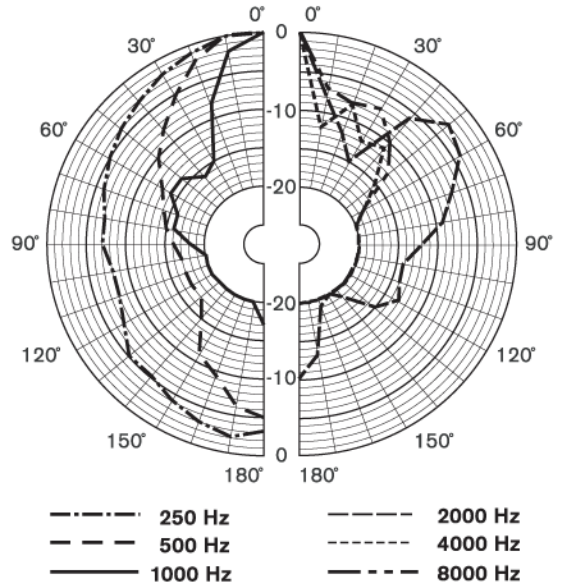

Dimensions in mm

Circuit diagram

Frequency response

Polar diagram horizontal (measured with pink noise)

Polar diagram vertical (measured with pink noise)

### Electrical\*

Maximum power	54 W
Rated power	36 / 18 / 9 W
Sound pressure level at 36 W / 1 W (1 kHz, 1 m)	114 dB / 98 dB (SPL)
Effective frequency range (-10 dB)	160 Hz to 19 kHz
Opening angle horizontal	1 kHz / 4 kHz (-6 dB) 190° / 88°
vertical	30° / 8°
Rated input voltage	100 V
Rated impedance	278 ohm
Connector	4-pole push-in terminal block