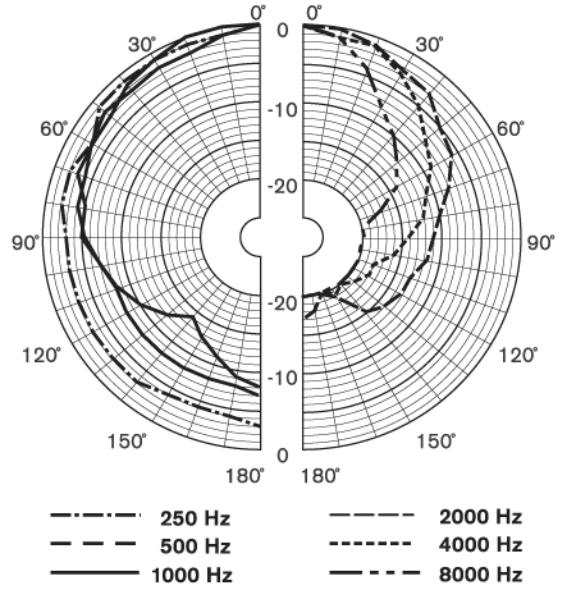

### Installation/Configuration Notes

The column loudspeakers can be wall mounted using the supplied swivel bracket, allowing accurate positioning. A convenient, easy-to-use, four-pole push-in terminal block is present on the rear panel for on-site wiring. This terminal block has provision for power tapping on the 100 V, matching transformer in the cabinet. It allows selection of nominal full-power, half-power or quarter-power radiation (in 3 dB steps).

Dimensions in mm

Circuit diagram

Frequency response

Polar diagram horizontal (measured with pink noise)

Polar diagram vertical (measured with pink noise)

### Electrical\*

Maximum power	54 W
Rated power	36 / 18 / 9 W
Sound pressure level at 36 W / 1 W (1 kHz, 1 m)	114 dB / 98 dB (SPL)
Effective frequency range (-10 dB)	160 Hz to 19 kHz
Opening angle horizontal	1 kHz / 4 kHz (-6 dB) 190° / 88°
vertical	30° / 8°
Rated input voltage	100 V
Rated impedance	278 ohm
Connector	4-pole push-in terminal block