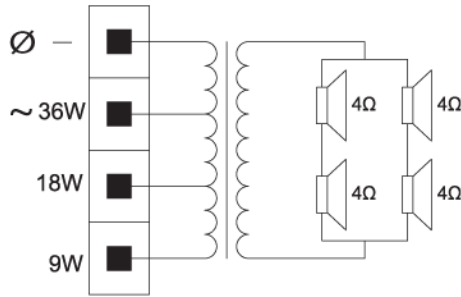

Circuit diagram