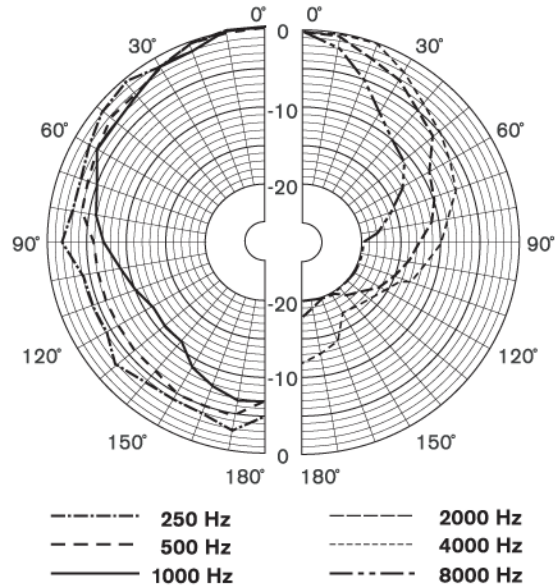

A convenient easy-to-use, 4-pole push-in terminal block is present on the side for on-site wiring. This terminal block has provision for power tapping on the 100-volt, matching transformer in the cabinet. It allows selection of nominal full-power, half-power, or quarter-power radiation (in 3 dB steps).

Dimensions in mm

Circuit diagram

Frequency response

Polar diagram horizontal (measured with pink noise)

Polar diagram vertical (measured with pink noise)

Technical Specifications

Electrical*

Maximum power	9 W
Rated power	6 / 3 / 1.5 W
Sound pressure level at 6 W / 1 W (1 kHz, 1 m)	99 dB / 91 dB (SPL)
Effective frequency range (-10 dB)	180 Hz to 20 kHz

Opening angle	1 kHz / 4 kHz (-6 dB)
horizontal	165° / 95°
vertical	150° / 75°
Rated input voltage	100 V
Rated impedance	1667 ohm
Connector	4-pole push-in terminal block

* Technical performance data acc. to IEC 60268-5

Mechanical

Dimensions (H x W x D)	240 x 151 x 138 mm (9.5 x 5.9 x 5.6 in)
Weight	0.8 kg (1.8 lb)
Color	Black (D) or white (L)
cabinet / cloth (D)	Matches RAL 9004 / RAL 9004
cabinet / cloth (L)	Matches RAL 9010 / RAL 7044