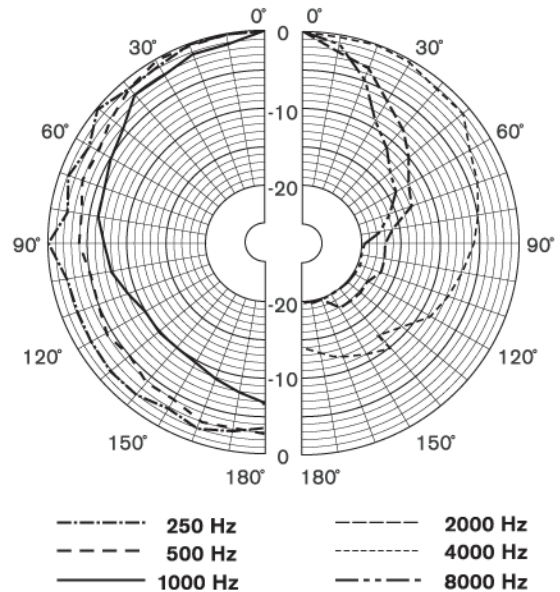

Dimensions in mm

Circuit diagram

Frequency response

Polar diagram horizontal (measured with pink noise)

Polar diagram vertical (measured with pink noise)

Technical Specifications

Electrical*

Maximum power	9 W
Rated power	6 / 3 / 1.5 W
Sound pressure level at 6 W / 1 W (1 kHz, 1 m)	99 dB / 91 dB (SPL)
Effective frequency range (-10 dB)	180 Hz to 20 kHz

Opening angle	1 kHz / 4 kHz (-6 dB)
horizontal	165° / 95°
vertical	150° / 75°
Rated input voltage	100 V
Rated impedance	1667 ohm
Connector	4-pole push-in terminal block

* Technical performance data acc. to IEC 60268-5

Mechanical

Dimensions (H x W x D)	240 x 151 x 138 mm (9.5 x 5.9 x 5.6 in)
Weight	0.8 kg (1.8 lb)
Color	Black (D) or white (L)
cabinet / cloth (D)	Matches RAL 9004 / RAL 9004
cabinet / cloth (L)	Matches RAL 9010 / RAL 7044