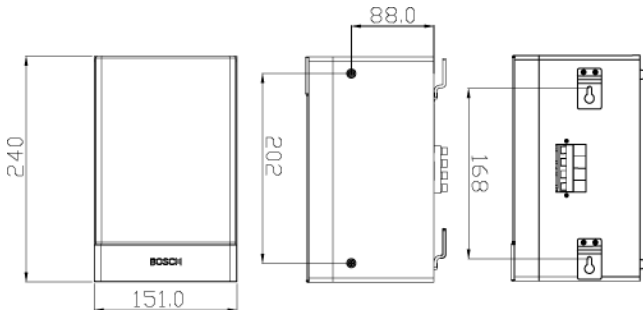

The cabinet shapes allow installation in corners between walls, and between wall and ceiling.

Certifications and Approvals

All Bosch loudspeakers are designed to withstand operating at their rated power for 100 hours in accordance with IEC 268-5 Power Handling Capacity (PHC) standards. Bosch has also developed the Simulated Acoustical Feedback Exposure (SAFE) test to demonstrate that they can withstand two times their rated power for short durations. This ensures extra reliability under extreme

Dimensions in mm

Circuit diagram

Frequency response

Polar diagram horizontal (measured with pink noise)

Polar diagram vertical (measured with pink noise)

Technical Specifications

Electrical*

Maximum power	9 W
Rated power	6 / 3 / 1.5 W
Sound pressure level at 6 W / 1 W (1 kHz, 1 m)	99 dB / 91 dB (SPL)
Effective frequency range (-10 dB)	180 Hz to 20 kHz

Opening angle	1 kHz / 4 kHz (-6 dB)
horizontal	165° / 95°
vertical	150° / 75°
Rated input voltage	100 V
Rated impedance	1667 ohm
Connector	4-pole push-in terminal block

* Technical performance data acc. to IEC 60268-5

Mechanical

Dimensions (H x W x D)	240 x 151 x 138 mm (9.5 x 5.9 x 5.6 in)
Weight	0.8 kg (1.8 lb)
Color	Black (D) or white (L)
cabinet / cloth (D)	Matches RAL 9004 / RAL 9004
cabinet / cloth (L)	Matches RAL 9010 / RAL 7044