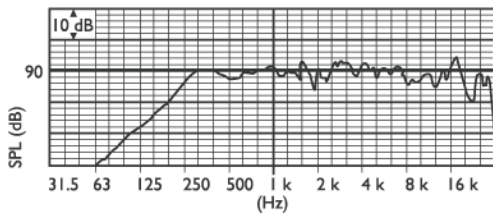

Dimensions in mm

Circuit diagram

Frequency response

Polar diagram horizontal (measured with pink noise)

Polar diagram vertical (measured with pink noise)

Technical Specifications

Electrical*

Maximum power	9 W
Rated power	6 / 3 / 1.5 W
Sound pressure level at 6 W / 1 W (1 kHz, 1 m)	99 dB / 91 dB (SPL)
Effective frequency range (-10 dB)	180 Hz to 20 kHz