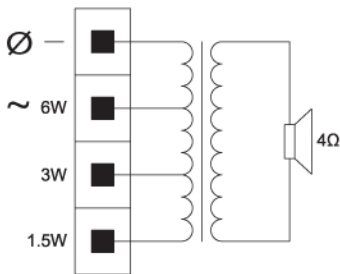

The cabinet shapes allow installation in corners between walls, and between wall and ceiling.

Certifications and Approvals

All Bosch loudspeakers are designed to withstand operating at their rated power for 100 hours in accordance with IEC 268-5 Power Handling Capacity (PHC) standards. Bosch has also developed the Simulated Acoustical Feedback Exposure (SAFE) test to demonstrate that they can withstand two times their rated power for short durations. This ensures extra reliability under extreme

Dimensions in mm

Circuit diagram

Frequency response

Polar diagram horizontal (measured with pink noise)

Polar diagram vertical (measured with pink noise)

Technical Specifications

Electrical*

Maximum power	9 W
Rated power	6 / 3 / 1.5 W
Sound pressure level at 6 W / 1 W (1 kHz, 1 m)	99 dB / 91 dB (SPL)
Effective frequency range (-10 dB)	180 Hz to 20 kHz

Opening angle	1 kHz / 4 kHz (-6 dB)
horizontal	165° / 95°
vertical	150° / 75°
Rated input voltage	100 V
Rated impedance	1667 ohm
Connector	4-pole push-in terminal block

* Technical performance data acc. to IEC 60268-5