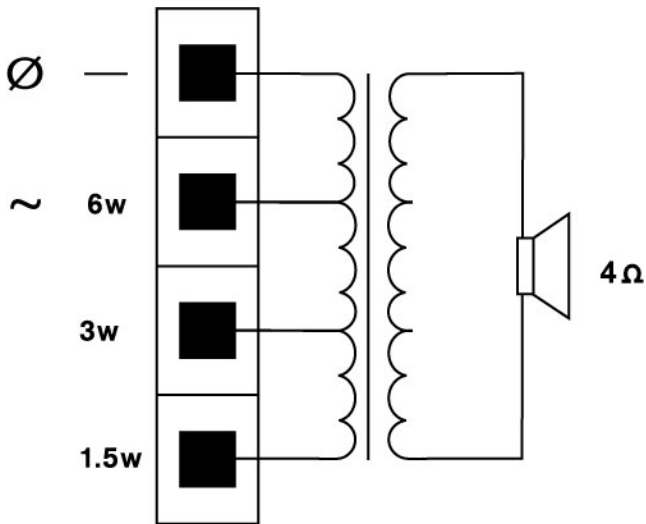

Circuit diagram