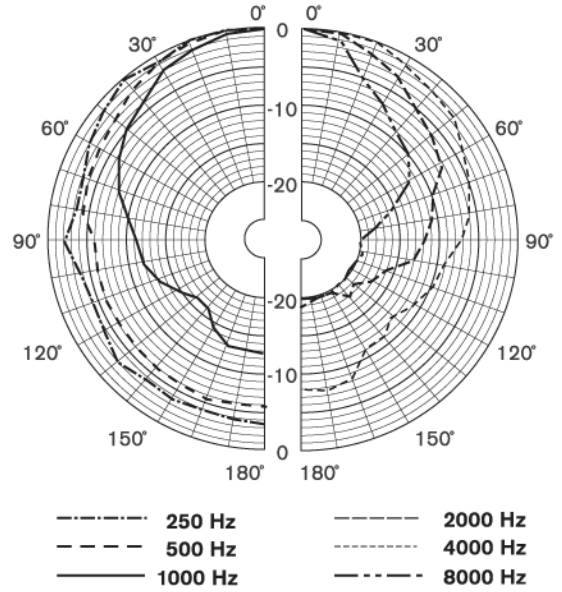

A convenient, easy-to-use, 4-pole push-in terminal block is on the rear panel for on-site wiring. This terminal block has provision for power tapping on the 100 volt matching transformer in the cabinet. It allows selection of nominal full-power, half-power or quarter-power radiation (in 3 dB steps).

Dimensions in mm

Circuit diagram

Frequency response

Polar diagram horizontal (measured with pink noise)

Polar diagram vertical (measured with pink noise)

#### Electrical\*

Maximum power	9 W
Rated power	6 / 3 / 1.5 W
Sound pressure level at 6 W / 1 W (1 kHz, 1 m)	99 dB / 91 dB (SPL)
Effective frequency range (-10 dB)	180 Hz to 20 kHz

Opening angle	1 kHz / 4 kHz (-6 dB)
horizontal	165° / 95°
vertical	158° / 73°
Rated input voltage	100 V
Rated impedance	1667 ohm
Connector	4-pole push-in terminal block