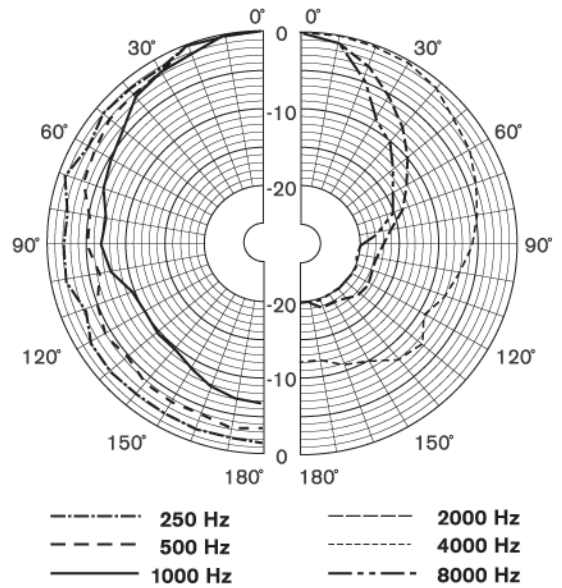

Dimensions in mm

Circuit diagram

Frequency response

Polar diagram horizontal (measured with pink noise)

Polar diagram vertical (measured with pink noise)

### Technical Specifications

#### Electrical\*

Maximum power	9 W
Rated power	6 / 3 / 1.5 W
Sound pressure level at 6 W / 1 W (1 kHz, 1 m)	99 dB / 91 dB (SPL)
Effective frequency range (-10 dB)	180 Hz to 20 kHz

Opening angle	1 kHz / 4 kHz (-6 dB)
horizontal	165° / 95°
vertical	158° / 73°
Rated input voltage	100 V
Rated impedance	1667 ohm
Connector	4-pole push-in terminal block