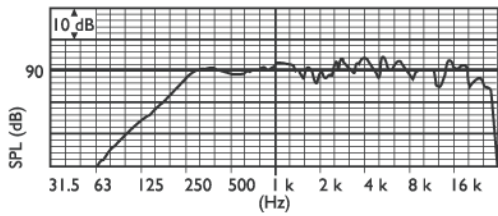

Frequency response