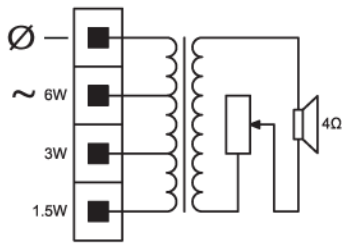

### Installation/Configuration Notes

Three keyholes in the rear panel provide easy and quick wall mounting.

A convenient, easy-to-use, 4-pole push-in terminal block is on the rear panel for on-site wiring. This terminal block has provision for power tapping on the 100-volt, matching transformer in the cabinet. It allows selection of nominal full-power, half-power or quarter-power radiation (in 3 dB steps).

Dimensions LB1-UW06-x in mm showing volume control (1)

Circuit diagram LB1-UW06-x

Circuit diagram LB1-UW06V-x

Frequency response

Polar diagram horizontal (measured with pink noise)

Polar diagram vertical (measured with pink noise)