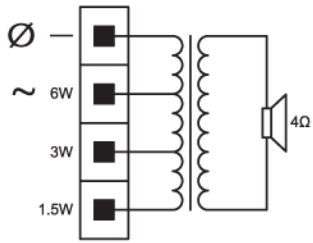

### Installation/Configuration Notes

Three keyholes in the rear panel provide easy and quick wall mounting.

A convenient, easy-to-use, 4-pole push-in terminal block is on the rear panel for on-site wiring. This terminal block has provision for power tapping on the 100-volt, matching transformer in the cabinet. It allows selection of nominal full-power, half-power or quarter-power radiation (in 3 dB steps).

Dimensions LB1-UW06-x in mm showing volume control (1)

Circuit diagram LB1-UW06-x

Circuit diagram LB1-UW06V-x

Frequency response

Polar diagram horizontal (measured with pink noise)

Polar diagram vertical (measured with pink noise)