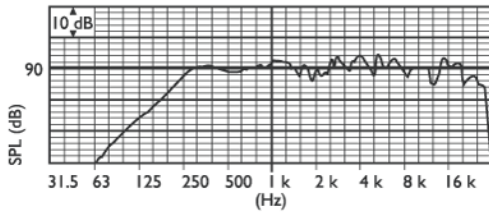

Dimensions LB1-UW06-x in mm showing volume control (1)

Circuit diagram LB1-UW06-x

Circuit diagram LB1-UW06V-x

Frequency response

Polar diagram horizontal (measured with pink noise)

Polar diagram vertical (measured with pink noise)