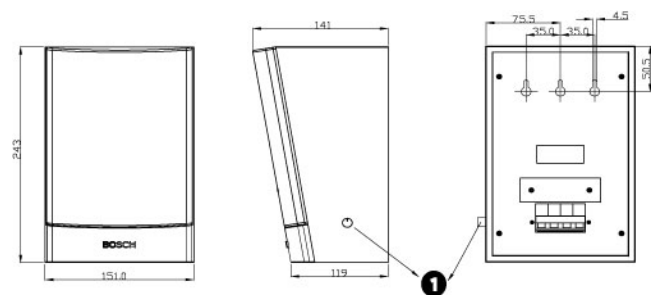

### Installation/Configuration Notes

Three keyholes in the rear panel provide easy and quick wall mounting.

A convenient, easy-to-use, 4-pole push-in terminal block is on the rear panel for on-site wiring. This terminal block has provision for power tapping on the 100-volt, matching transformer in the cabinet. It allows selection of nominal full-power, half-power or quarter-power radiation (in 3 dB steps).

Dimensions LB1-UW06-x in mm showing volume control (1)

Circuit diagram LB1-UW06-x

Circuit diagram LB1-UW06V-x

Frequency response

Polar diagram horizontal (measured with pink noise)

Polar diagram vertical (measured with pink noise)

#### Mechanical

Dimensions (H x W x D)	243 x 151 x 141/119 mm (9.5 x 5.9 x 5.6/4.7 in)
Weight	0.9 kg (2 lb)
Color cabinet / cloth (D)	Black (D) or white (L)
Color cabinet / cloth (L)	Matches RAL 9004 / RAL 9004 Matches RAL 9010 / RAL 7044