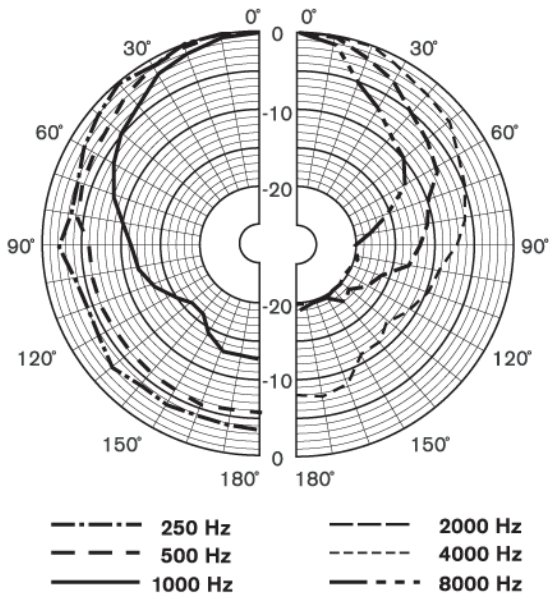

Dimensions LB1-UW06-x in mm showing volume control (1)

Circuit diagram LB1-UW06-x

Circuit diagram LB1-UW06V-x

Frequency response

Polar diagram horizontal (measured with pink noise)

Polar diagram vertical (measured with pink noise)

### Technical Specifications

#### Electrical\*

Maximum power	9 W
Rated power	6 / 3 / 1.5 W
Sound pressure level at 6 W / 1 W (1 kHz, 1 m)	99 dB / 91 dB (SPL)
Effective frequency range	180 Hz to 20 kHz (-10 dB)
Opening angle horizontal	165° / 95°
Opening angle vertical	158° / 73°
Rated input voltage	100 V
Rated impedance	1667 ohm
Connector	4-pole push-in terminal block