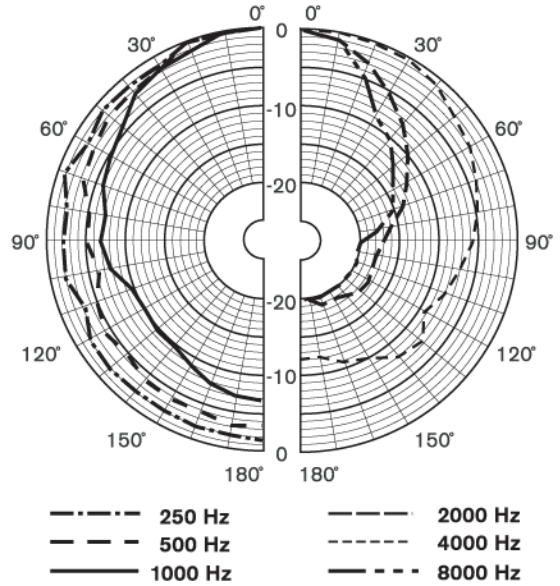

Dimensions LB1-UW06-x in mm showing volume control (1)

Circuit diagram LB1-UW06-x

Circuit diagram LB1-UW06V-x

Frequency response

Polar diagram horizontal (measured with pink noise)

Polar diagram vertical (measured with pink noise)

### Technical Specifications

#### Electrical\*

Maximum power	9 W
Rated power	6 / 3 / 1.5 W
Sound pressure level at 6 W / 1 W (1 kHz, 1 m)	99 dB / 91 dB (SPL)
Effective frequency range	180 Hz to 20 kHz (-10 dB)
Opening angle horizontal	165° / 95°
Opening angle vertical	158° / 73°
Rated input voltage	100 V
Rated impedance	1667 ohm
Connector	4-pole push-in terminal block